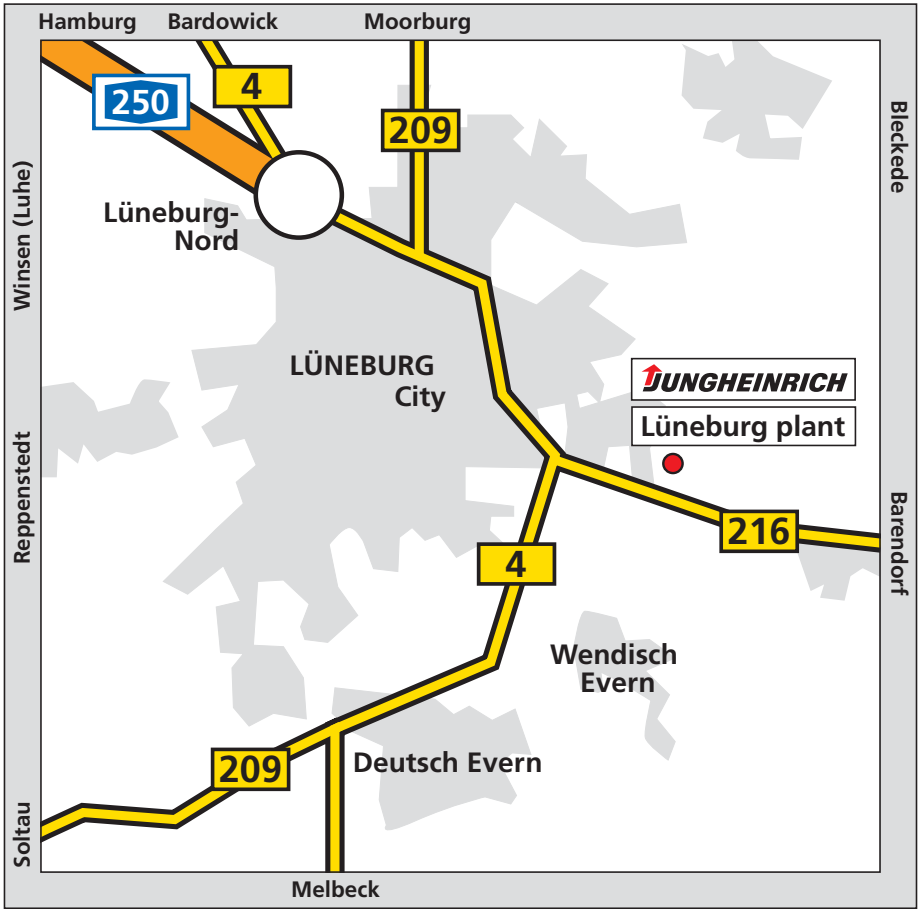

Overview of greater Lüneburg