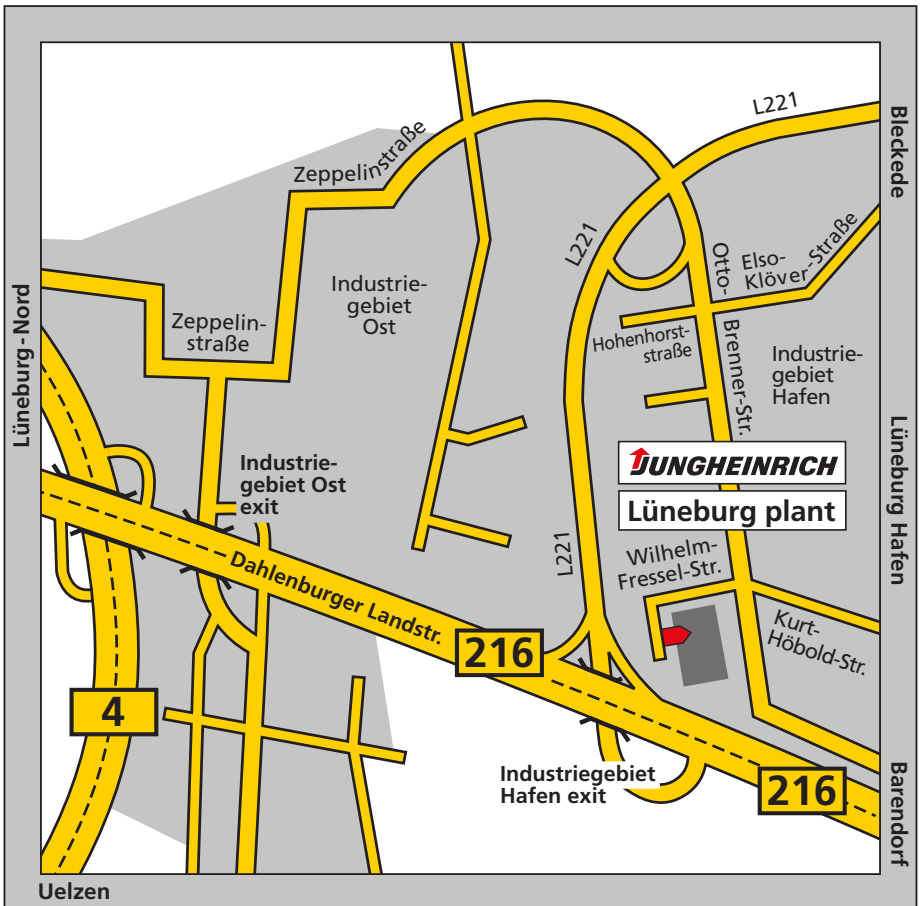

Detailed view of Lüneburg